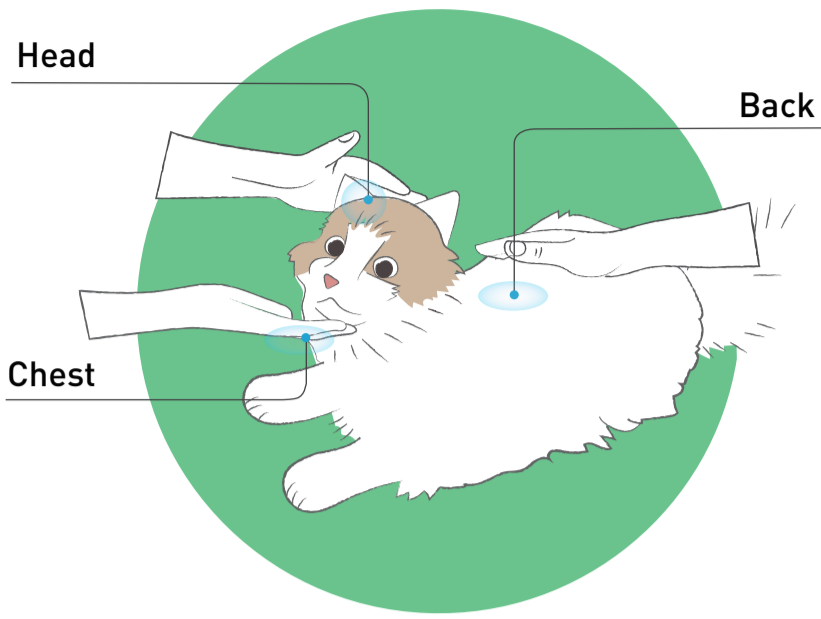

metaCat Guide

metaCat reacts to your touch. Pet its head, jaw, and back, metacat will move and meow. If you hold the head or jaw, metacat will respond with purring; And if you hold its back, you can feel metacat's heartbeat.

Open the pocket under metacat's belly, you will see the charging port and the three-stage switch.

Charge your metacat with the provided a type-c cable and you will see the blue light when successfully connected.