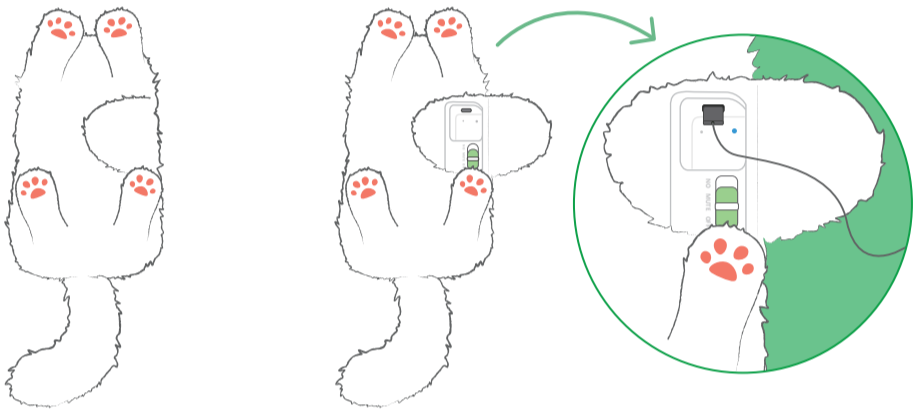

metaCat Guide

metaCat reacts to your touch. Pet its head, jaw, and back, metacat will move and meow. If you hold the head or jaw, metacat will respond with purring; And if you hold its back, you can feel metacat's heartbeat.

Open the pocket under metacat's belly, you will see the charging port and the three-stage switch.

Charge your metacat with the provided a type-c cable and you will see the blue light when successfully connected.