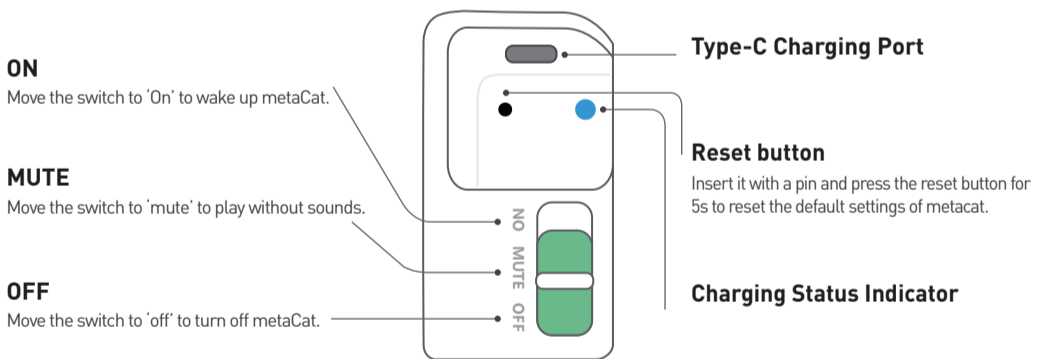

metaCat Guide

metaCat reacts to your touch. Pet its head, jaw, and back, metacat will move and meow. If you hold the head or jaw, metacat will respond with purring; And if you hold its back, you can feel metacat's heartbeat.

Open the pocket under metacat's belly, you will see the charging port and the three-stage switch.

Charge your metacat with the provided a type-c cable and you will see the blue light when successfully connected.

ON-MUTE-OFF, Three-stage Switch

Voice Interaction

Wake word "metaCat" ['mitakæt]

Say "metaCat" to wake metaCat up and to speak optional Voice Commands below.

Interactive Voice Commands

Shake your head	Do not move	Look up
Look away	Shake Tail	Look down
Move your head	Move your Tail	